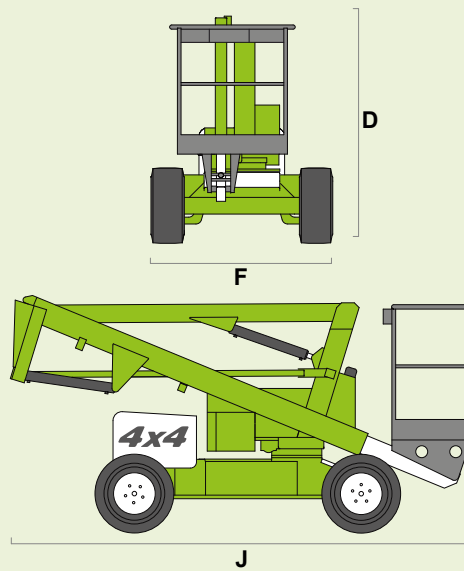

niftylift

HR12 4x4

(A) 12.2m
40ft

(B) 10.2m
33ft 6in

(C) 6.1m
20ft

200kg
440lbs

1.1m x 0.65m
3ft 7in x 2ft 2in

(D) 1.95m
6ft 5in

(F) 1.6m
5ft 3in

(J) 4.1m
13ft 5in

3.7km/h
2.2mph

4.3m
14ft 1in

30%
17°

3470kg
7650lbs

niftylift

Chalkdell Drive, Shenley Wood,
Milton Keynes, MK5 6GF
England, United Kingdom
☎ +44 1908 223456
✉ sales@niftylift.com
🌐 www.niftylift.com