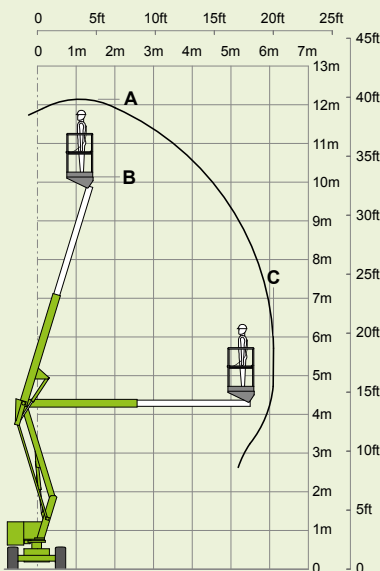

niftylift

HR12 4x4

(A) 12.2m
40ft

(B) 10.2m
33ft 6in

(C) 6.1m
20ft

200kg
440lbs

1.1m x 0.65m
3ft 7in x 2ft 2in

(D) 1.95m
6ft 5in

(F) 1.6m
5ft 3in

(J) 4.1m
13ft 5in

3.7km/h
2.2mph

4.3m
14ft 1in

30%
17°

3470kg
7650lbs

niftylift

Chalkdell Drive, Shenley Wood,
Milton Keynes, MK5 6GF
England, United Kingdom
☎ +44 1908 223456
✉ sales@niftylift.com
🌐 www.niftylift.com