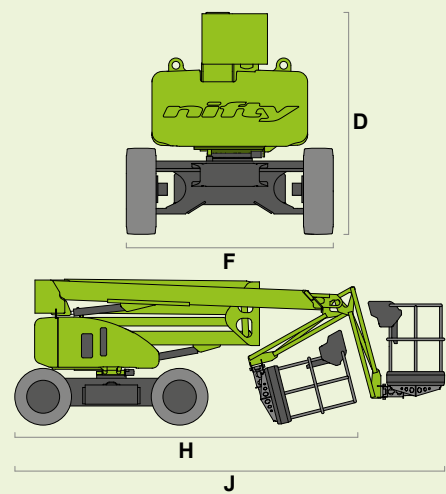

SiOPS® toughcage   Niftylink® Gen² Hybrid

niftylift.com.au

11 Kennington Drive Tomago NSW 2322

02 4964 9765 or 1300 4 NIFTY

sales@niftylift.com.au