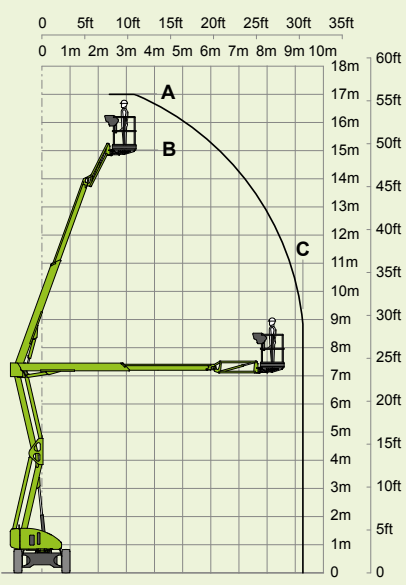

SiOPS® toughcage   Niftylink® Gen² Hybrid

niftylift.com.au

11 Kennington Drive Tomago NSW 2322

02 4964 9765 or 1300 4 NIFTY

sales@niftylift.com.au