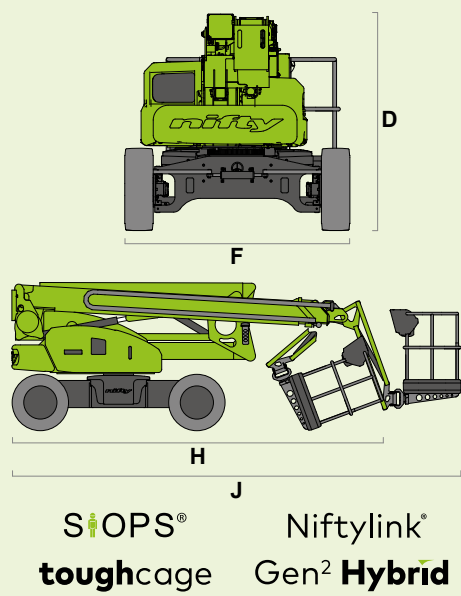

SiOPS® toughcage Niftylift® Gen² Hybrid

niftylift.com.au

11 Kennington Drive Tomago NSW 2322

02 4964 9765 or 1300 4 NIFTY

sales@niftylift.com.au