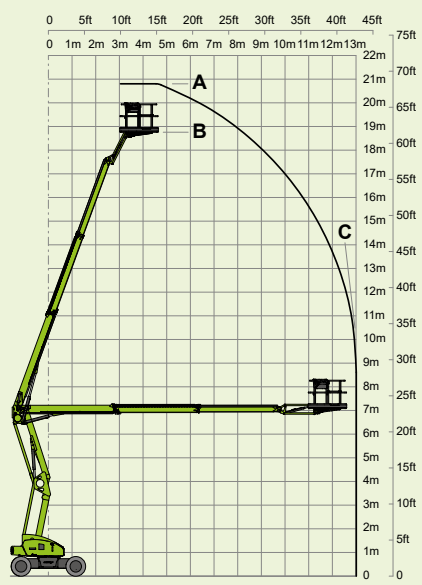

SiOPS® toughcage Niftylift® Gen² Hybrid

niftylift.com.au

11 Kennington Drive Tomago NSW 2322

02 4964 9765 or 1300 4 NIFTY

sales@niftylift.com.au